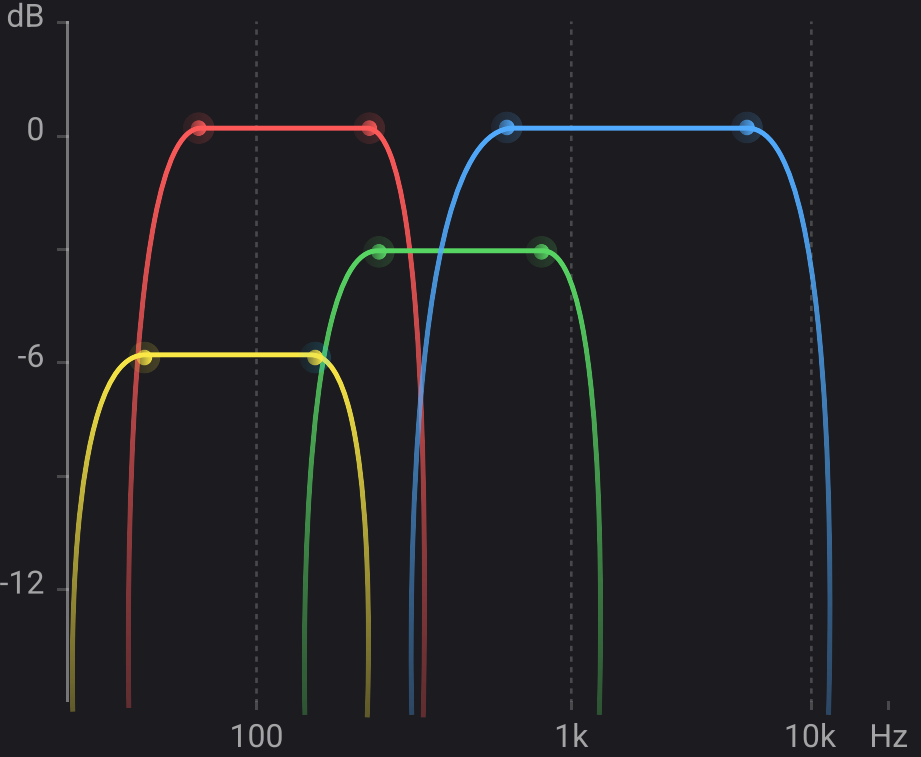

MN
Soundboost

MN Soundboost

Speakers

Crossover

Parametric equalizer

Time correction

About

Speakers setup

Speakers setup

Press speakers icons to switch on/off

Crossover setup

Sub

Low

Mid

High

Low Freq

Slope

High Freq

Slope

Level

OOPS!!!

Under construction...

Header