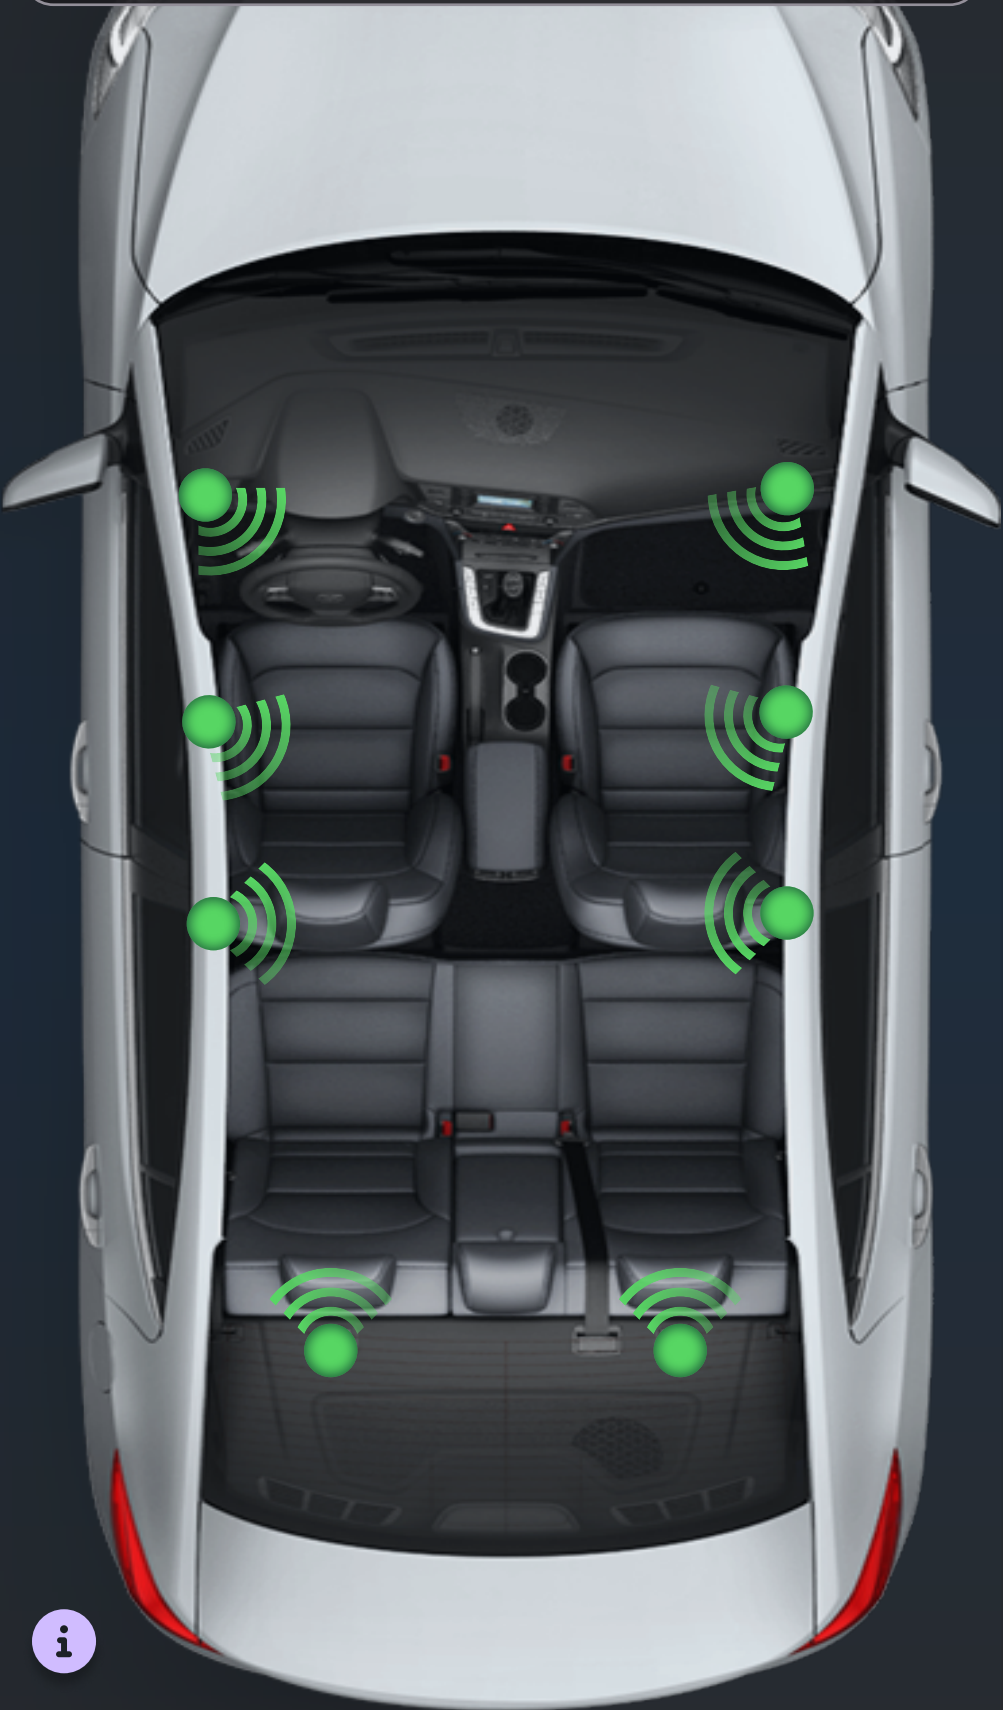

MN
Soundboost

MN Soundboost

Speakers

Crossover

Parametric equalizer

Time correction

About

Speakers setup

Speakers setup

Press speakers icons to switch on/off

Crossover setup

Sub

Low

Mid

High

Low Freq

Slope

High Freq

Slope

Level

OOPS!!!

Under construction...

Header