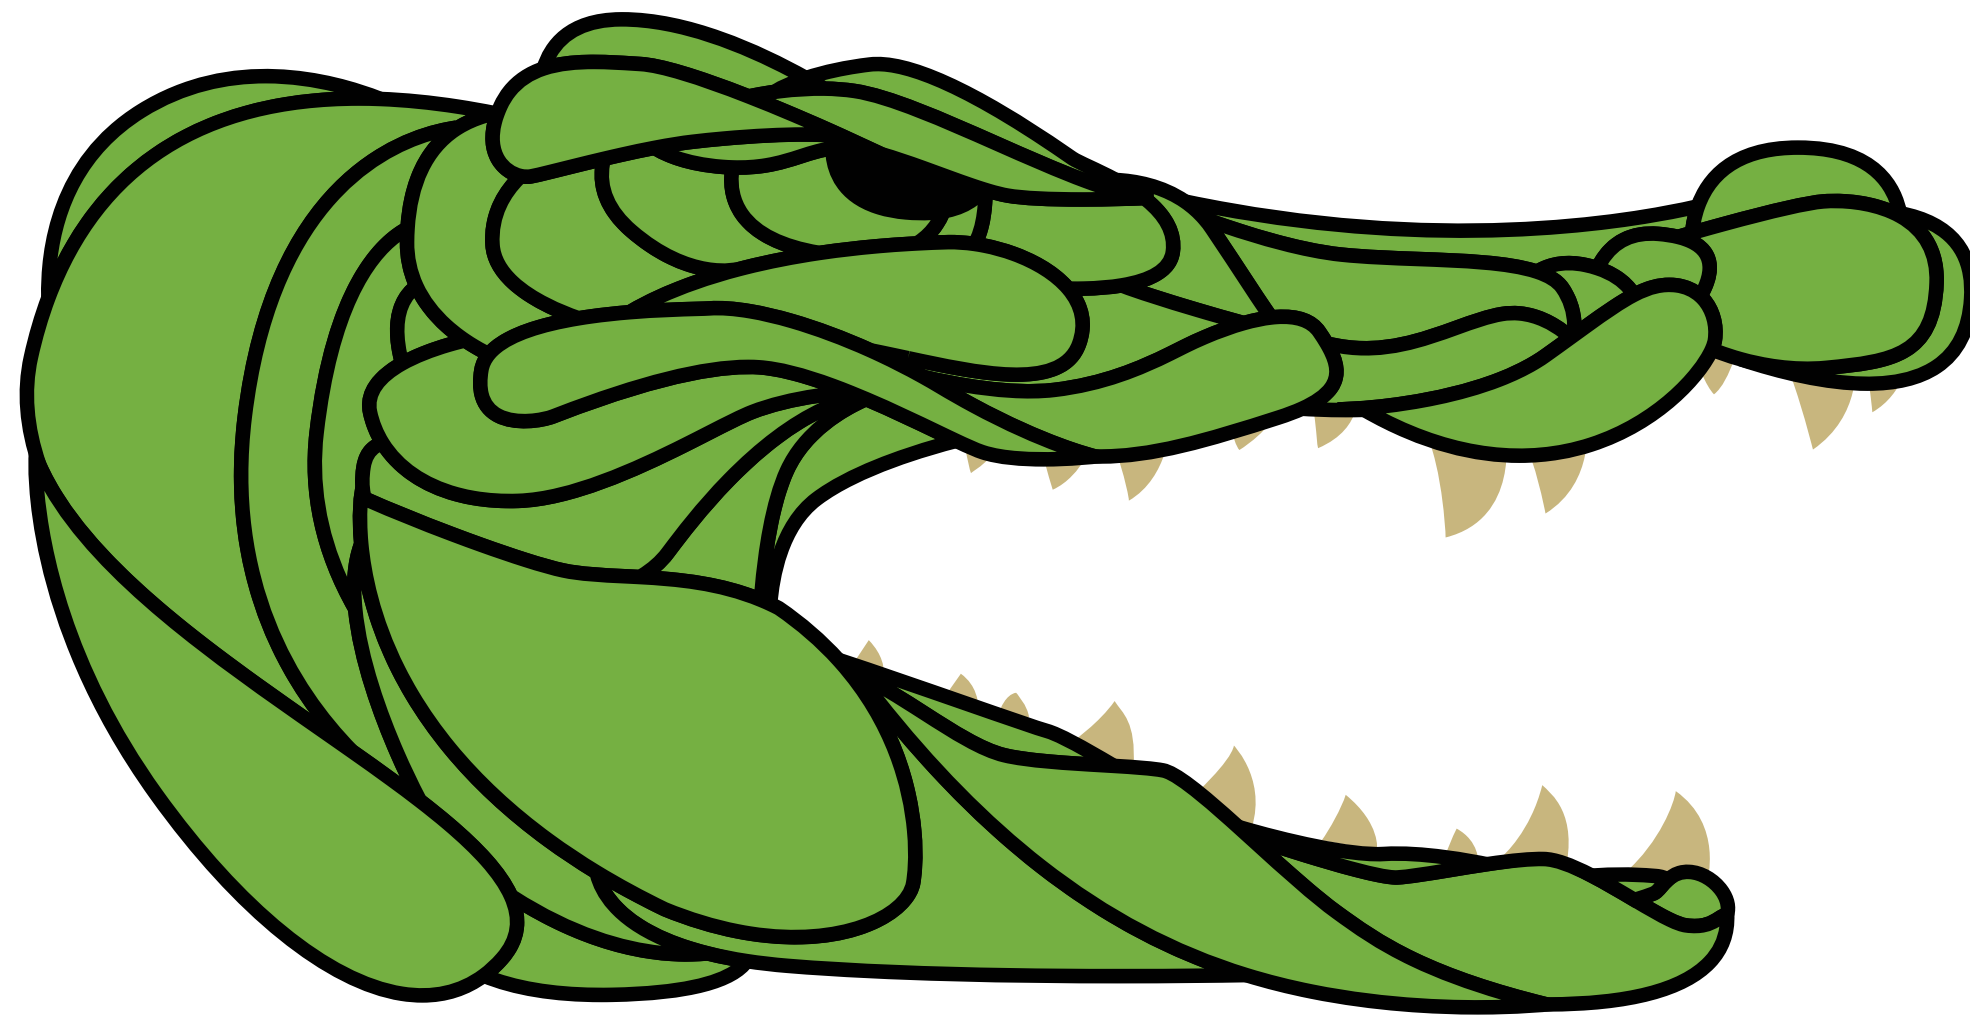

CAYMAN

CAYMANN

CAYMAN

CAYMAN

CAYMAN

CAYMANN

CAYMANN

The image features the word "CAYMANN" in a bold, black, serif font. Each letter is designed with a thick, solid black fill. From the bottom edge of every letter, several black, teardrop-shaped drips of varying lengths and widths hang down, creating a macabre or horror-themed aesthetic. The drips are most prominent on the 'C', 'A', 'Y', and 'N', while the 'M' and 'A' have smaller, more delicate drips. The entire graphic is set against a plain white background.