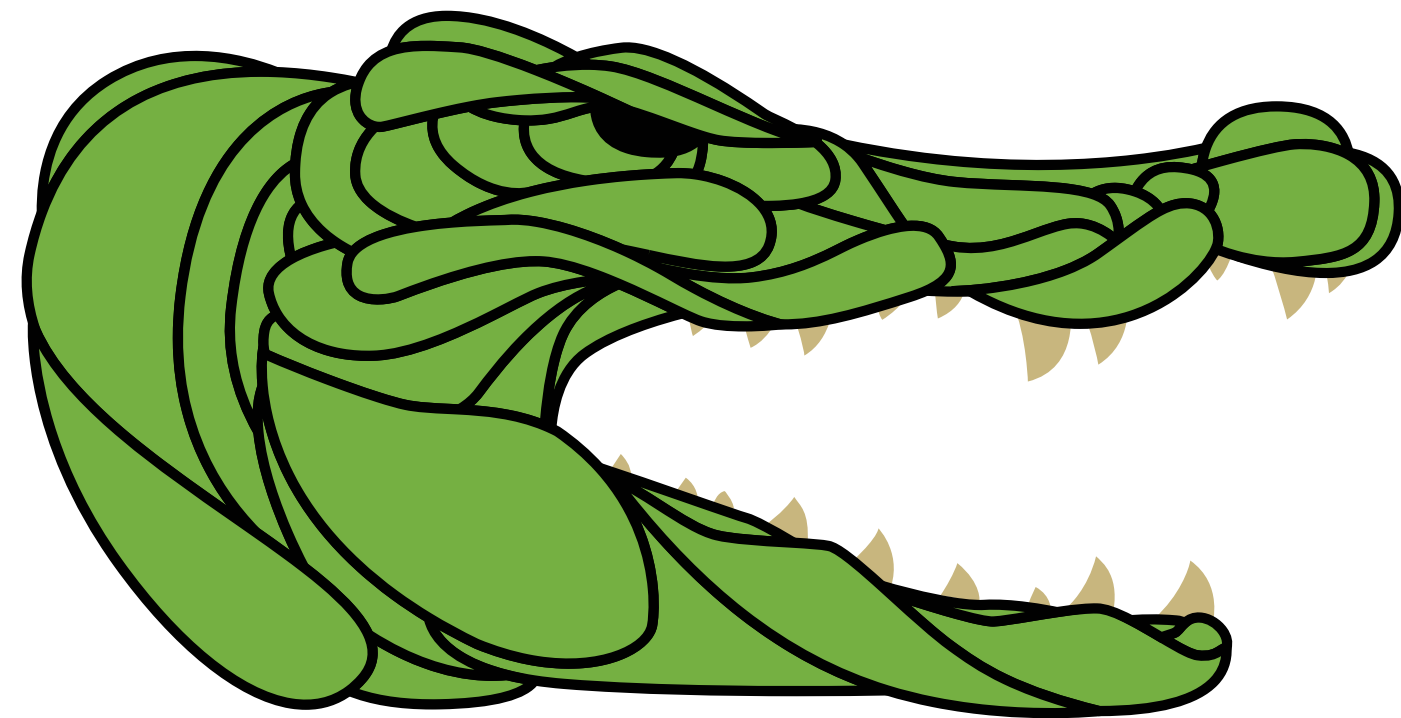

CAYMAN

CAYMANN

CAYMAN

CAYMAN

CAYMAN

CAYMANN

CAYMANN

The image features the word "CAYMANN" in a bold, black, serif font. Each letter is designed with a thick, solid black fill. From the bottom edge of every letter, several black, teardrop-shaped drips of varying lengths and widths hang down, creating a macabre or horror-themed aesthetic. The drips are most prominent on the 'C', 'A', 'Y', and 'N', while the 'M' and 'A' have smaller, more delicate drips. The entire graphic is set against a plain white background.