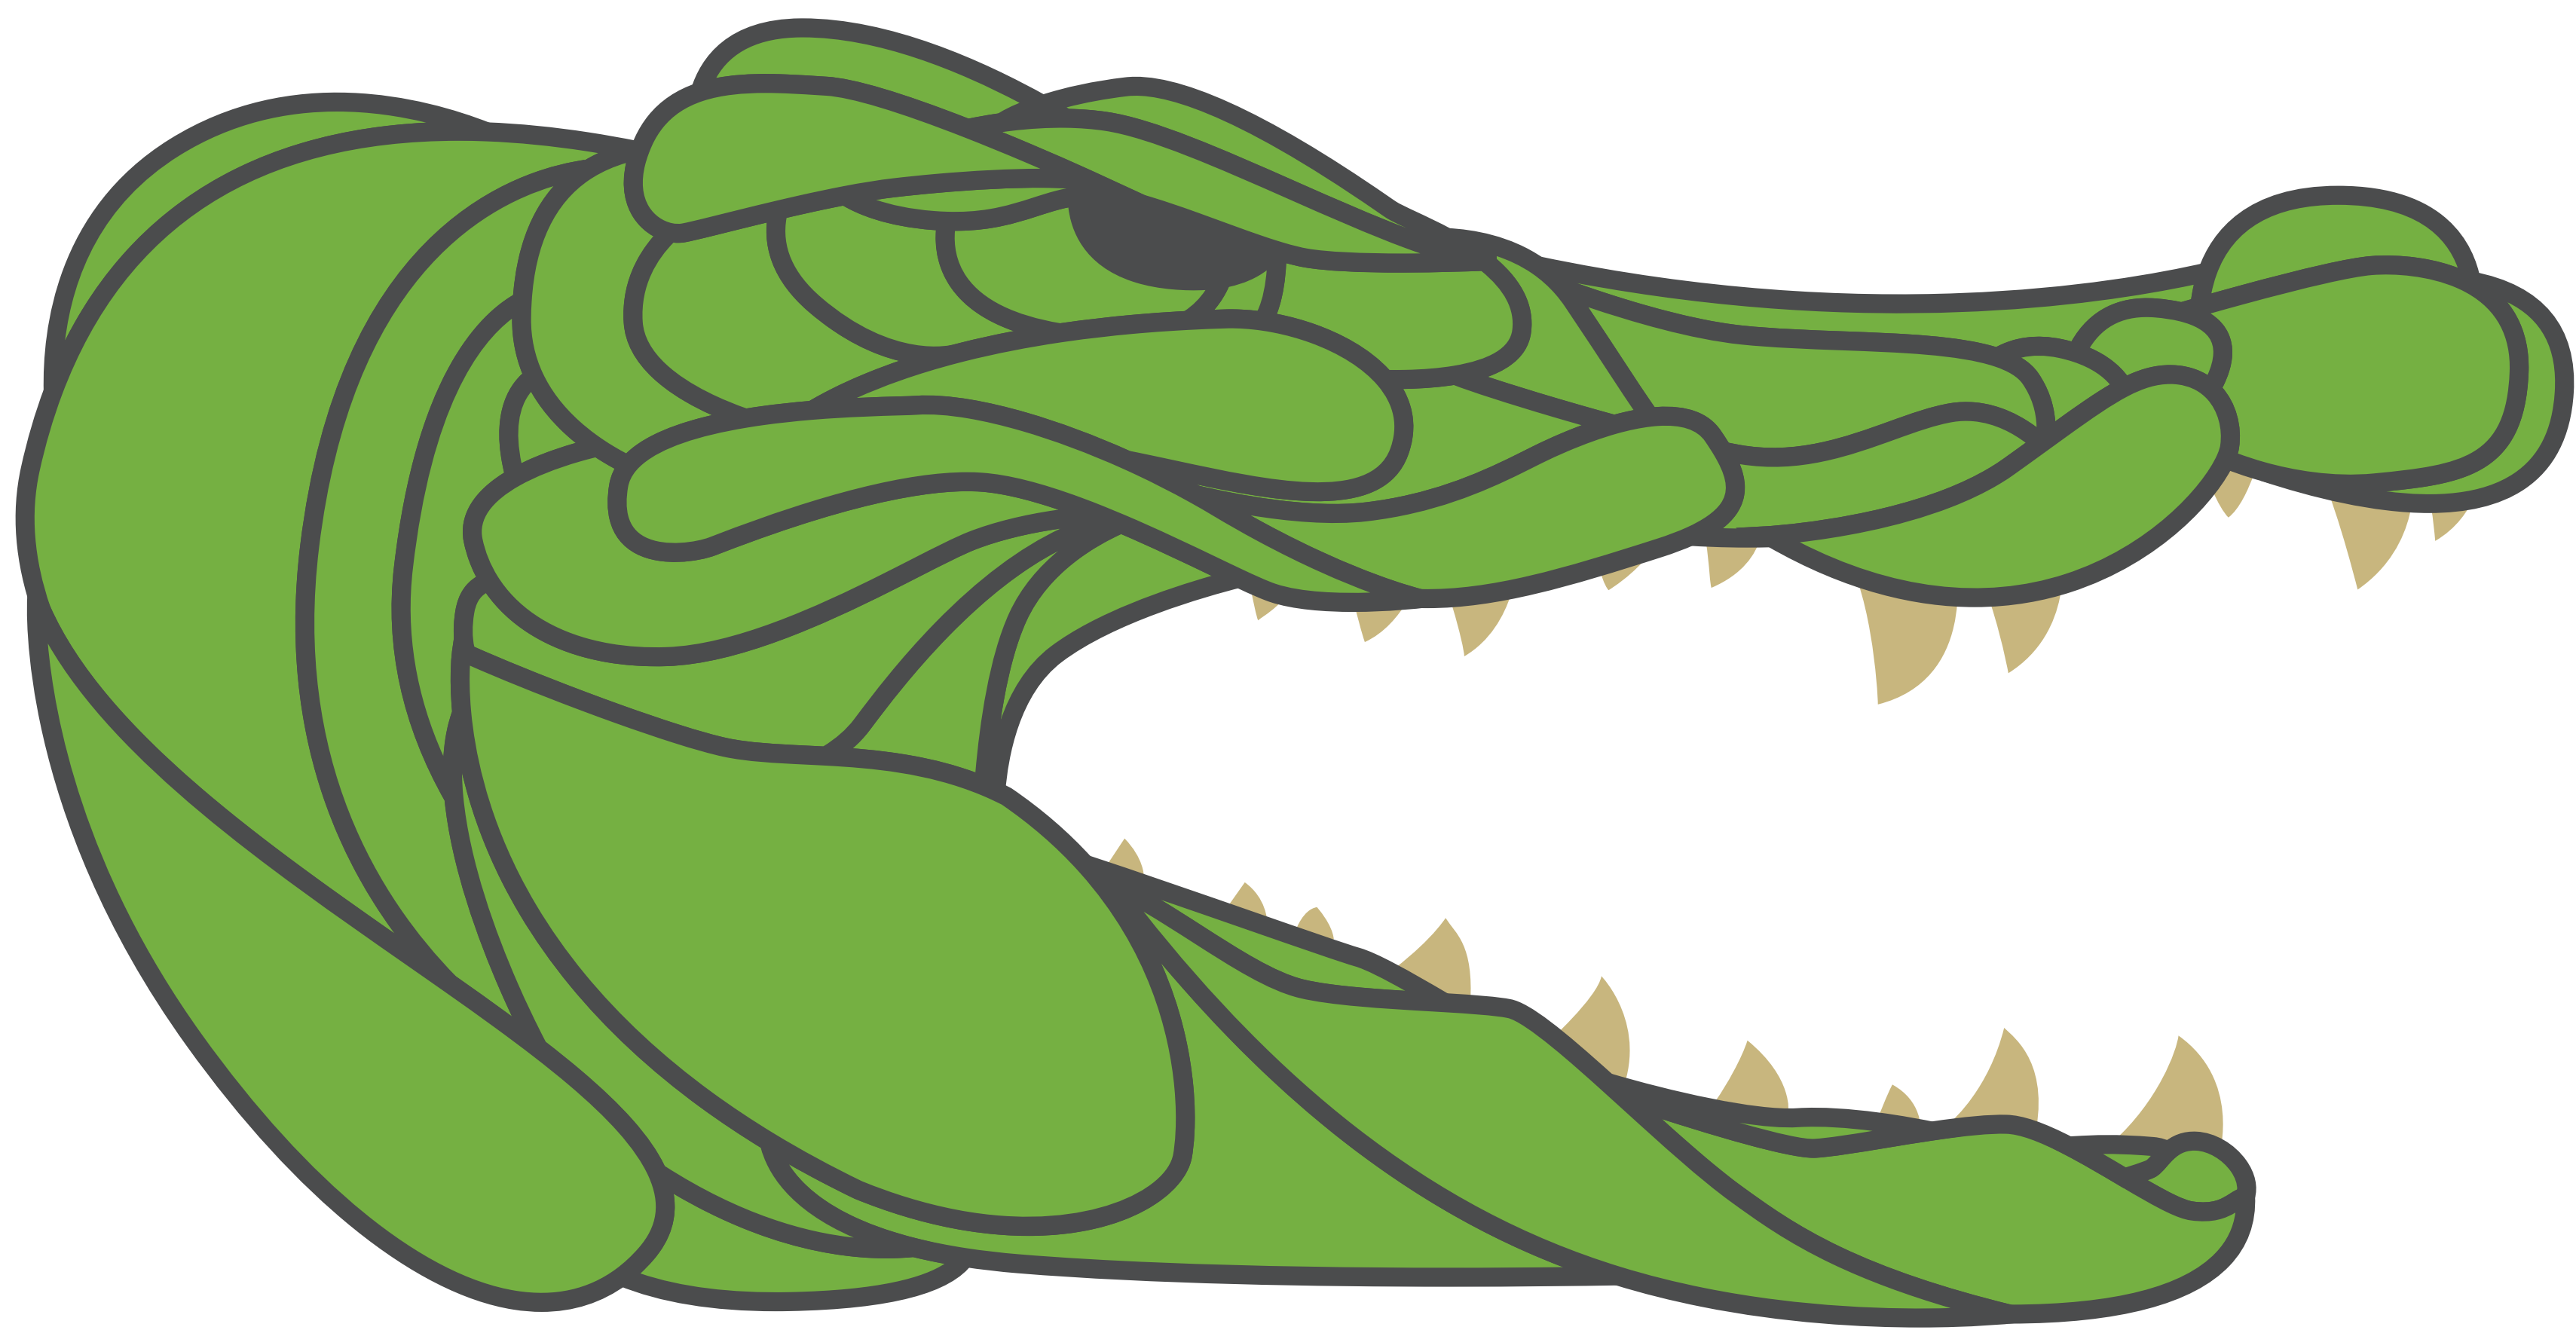

CAYMAN

CAYMANN

CAYMAN

CAYMAN

CAYMAN

CAYMANN

CAYMANN

The image features the word "CAYMANN" in a bold, black, serif font. Each letter is designed with a thick, solid black fill. From the bottom edge of every letter, several black, teardrop-shaped drips of varying lengths and widths hang down, creating a macabre or horror-themed aesthetic. The drips are most prominent on the 'C', 'A', 'Y', and 'N', while the 'M' and 'A' have smaller, more delicate drips. The entire graphic is set against a plain white background.