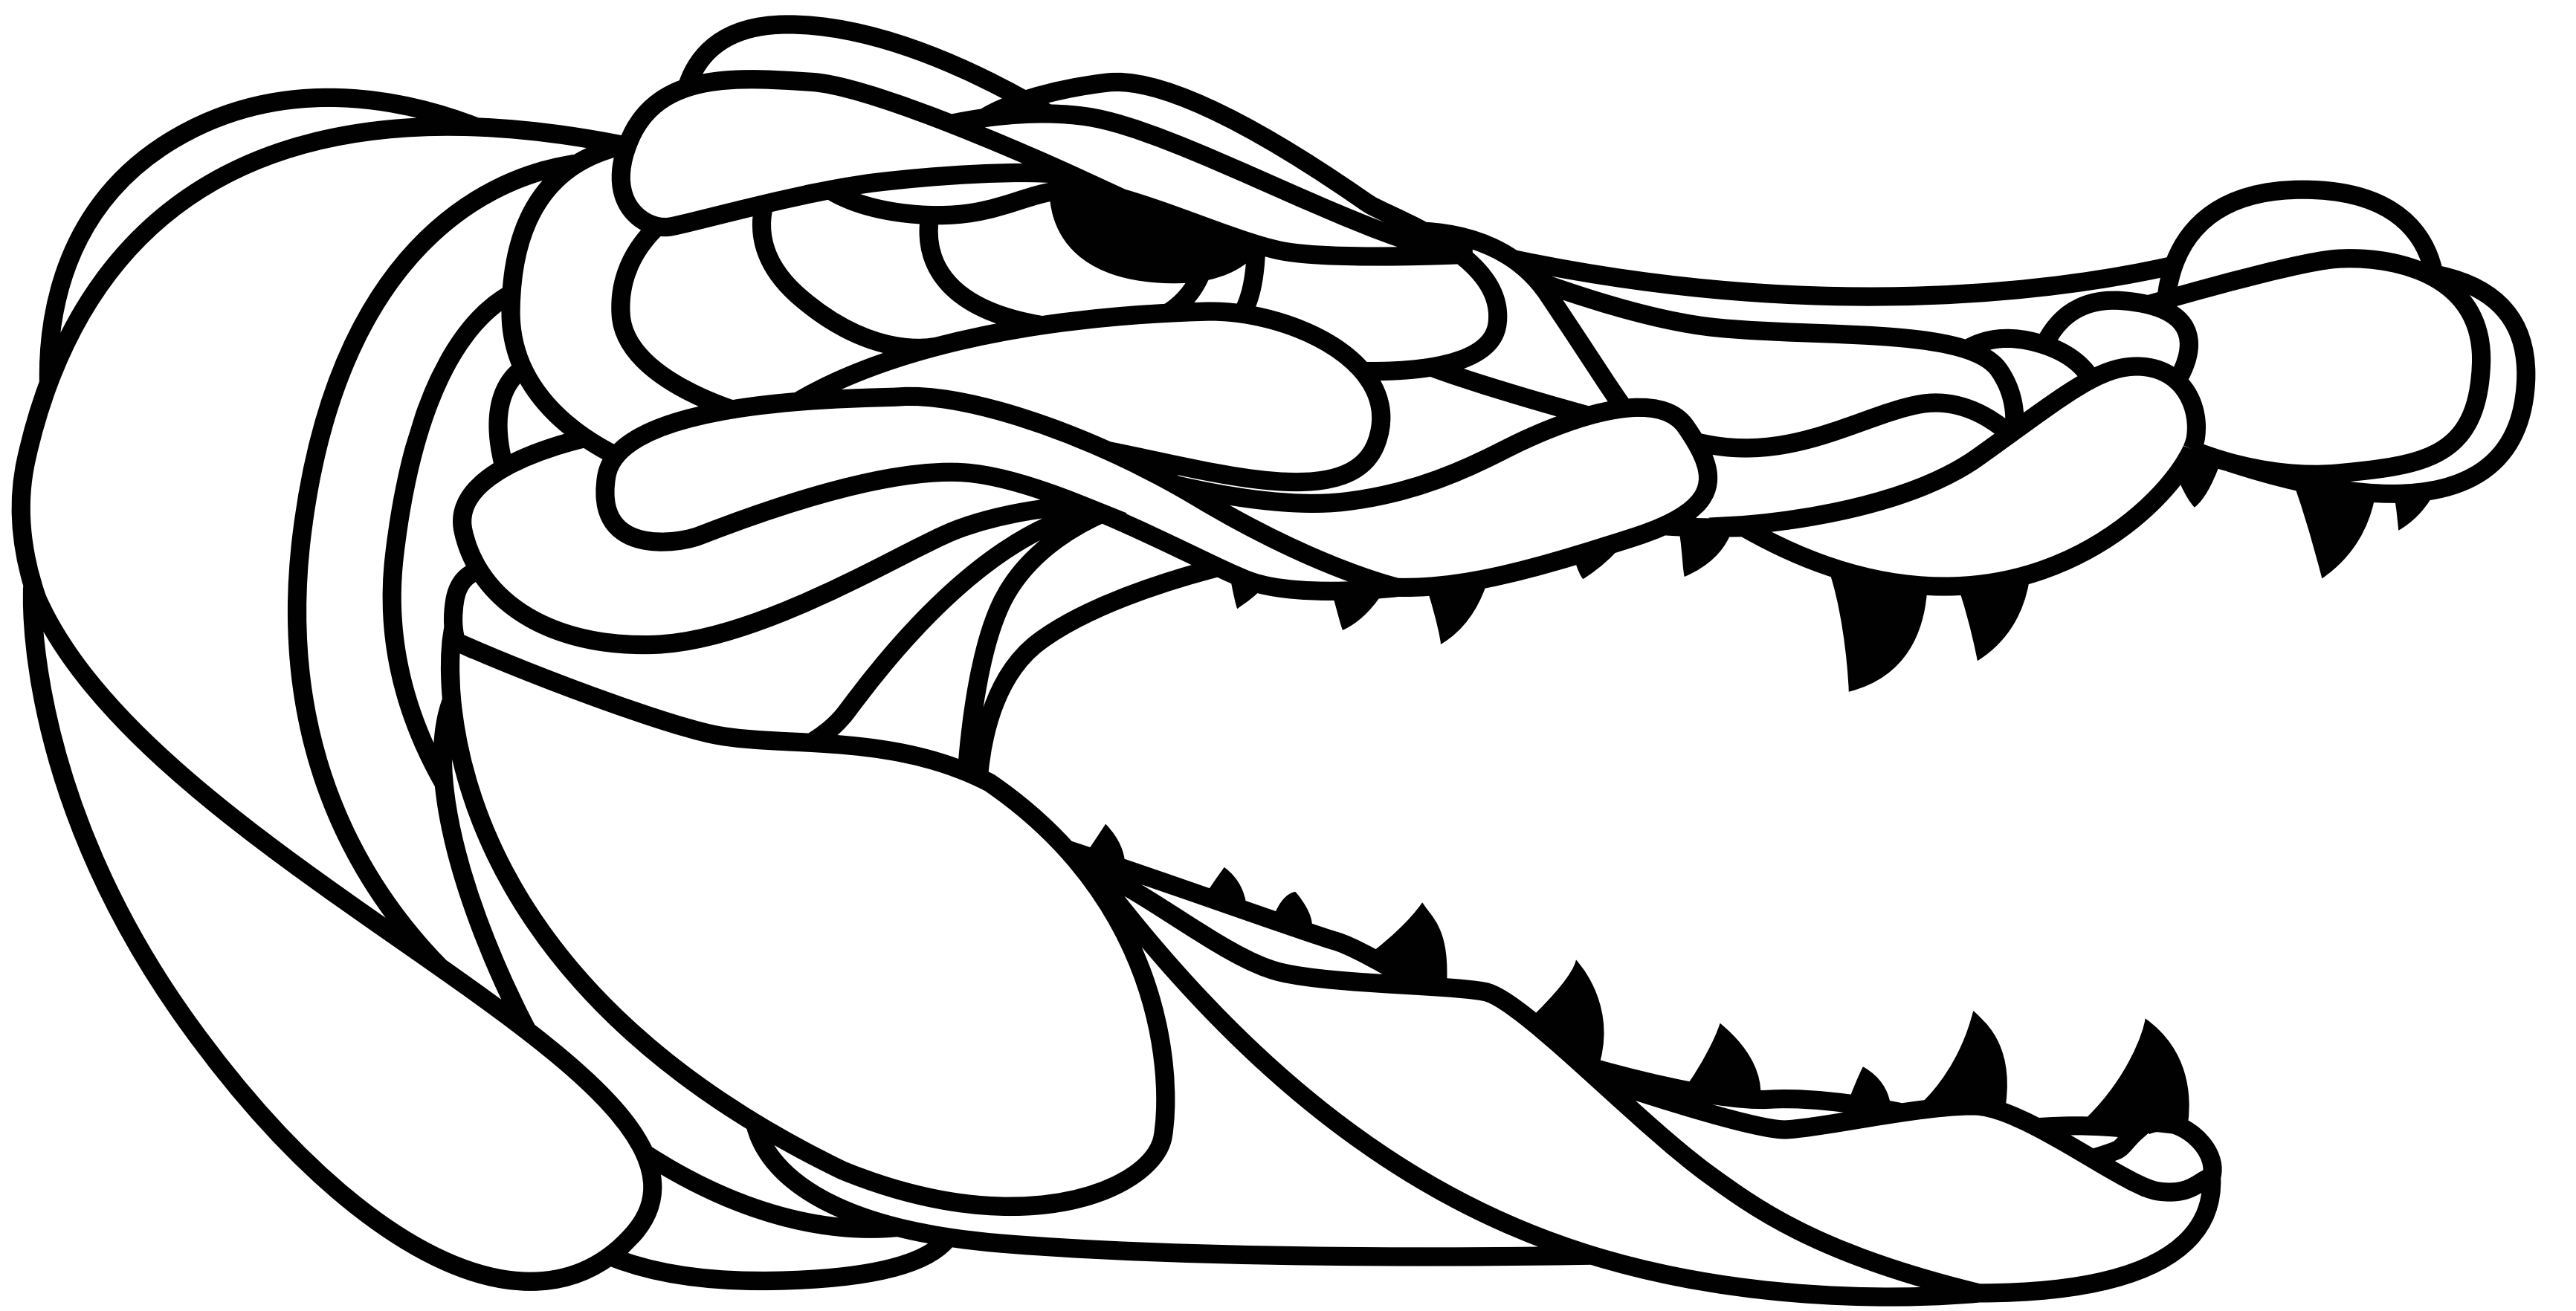

CAYMAN

CAYMANN

CAYMAN

CAYMAN

CAYMAN

CAYMANN

CAYMANN

The image features the word "CAYMANN" in a bold, black, serif font. Each letter is designed with a thick, solid black fill. From the bottom edge of every letter, several black, teardrop-shaped drips of varying lengths and widths hang down, creating a macabre or horror-themed aesthetic. The drips are most prominent on the 'C', 'A', 'Y', and 'N', while the 'M' and 'A' have smaller, more delicate drips. The entire graphic is set against a plain white background.