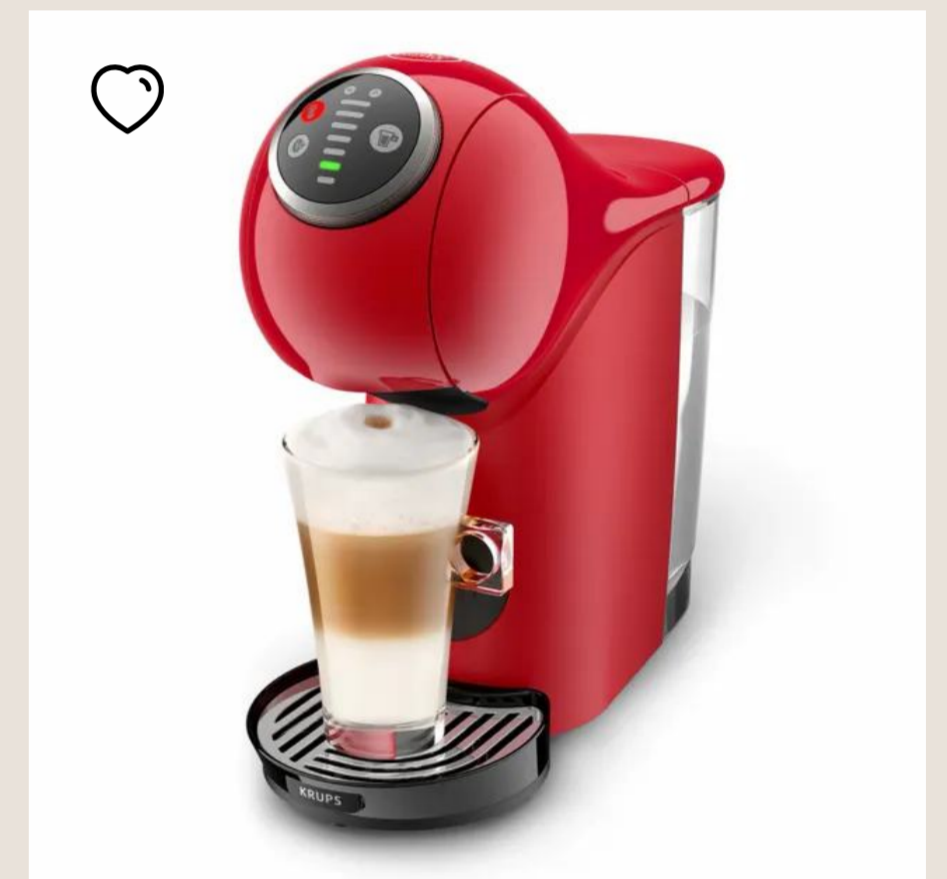

GENIO S PLUS

red

★★★★☆

200$

Eco-friendly

Fully repairable machine

Friendly team

DOLGUS

Coffee machines

Coffee capsules

About us

Contacts

Infissima

Questions

+(380)0000000

Piccolo XS by krups

Chat

+(380)0000000

Genio S plus

Blog

+(380)0000000

Subscribe

Subscribe and get 10% off on your first purchase.

Email

Join