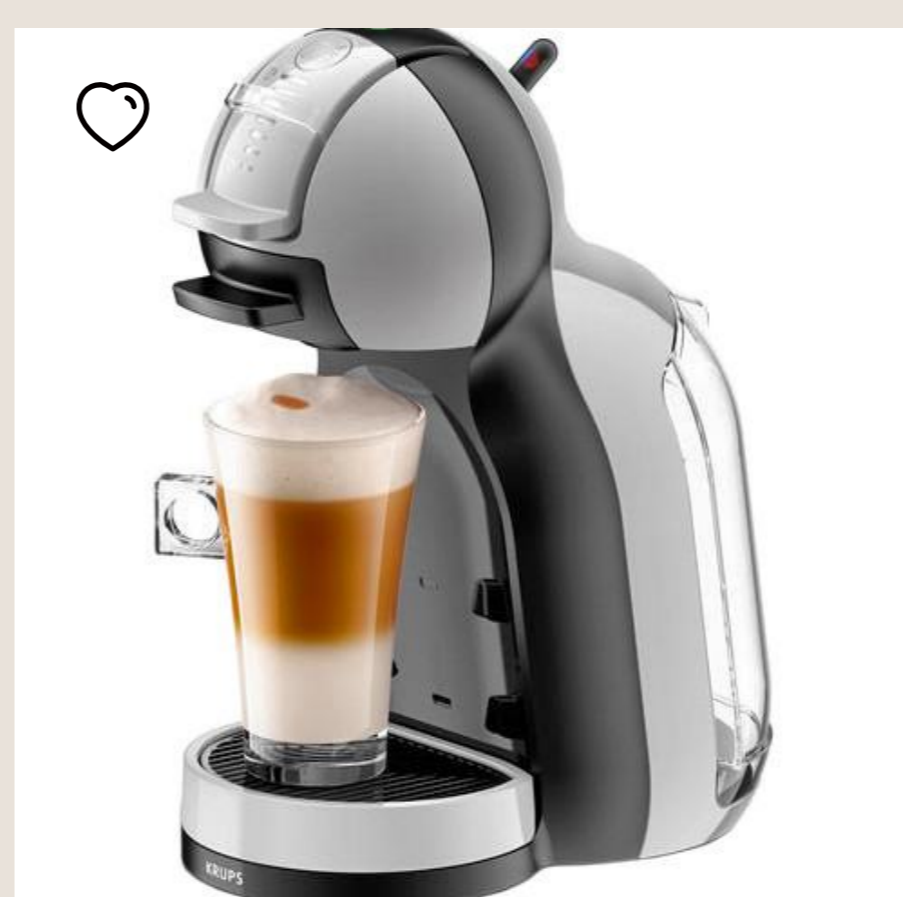

KRUPS DOLCE GUSTO MINI ME

black

★★★★☆

200$